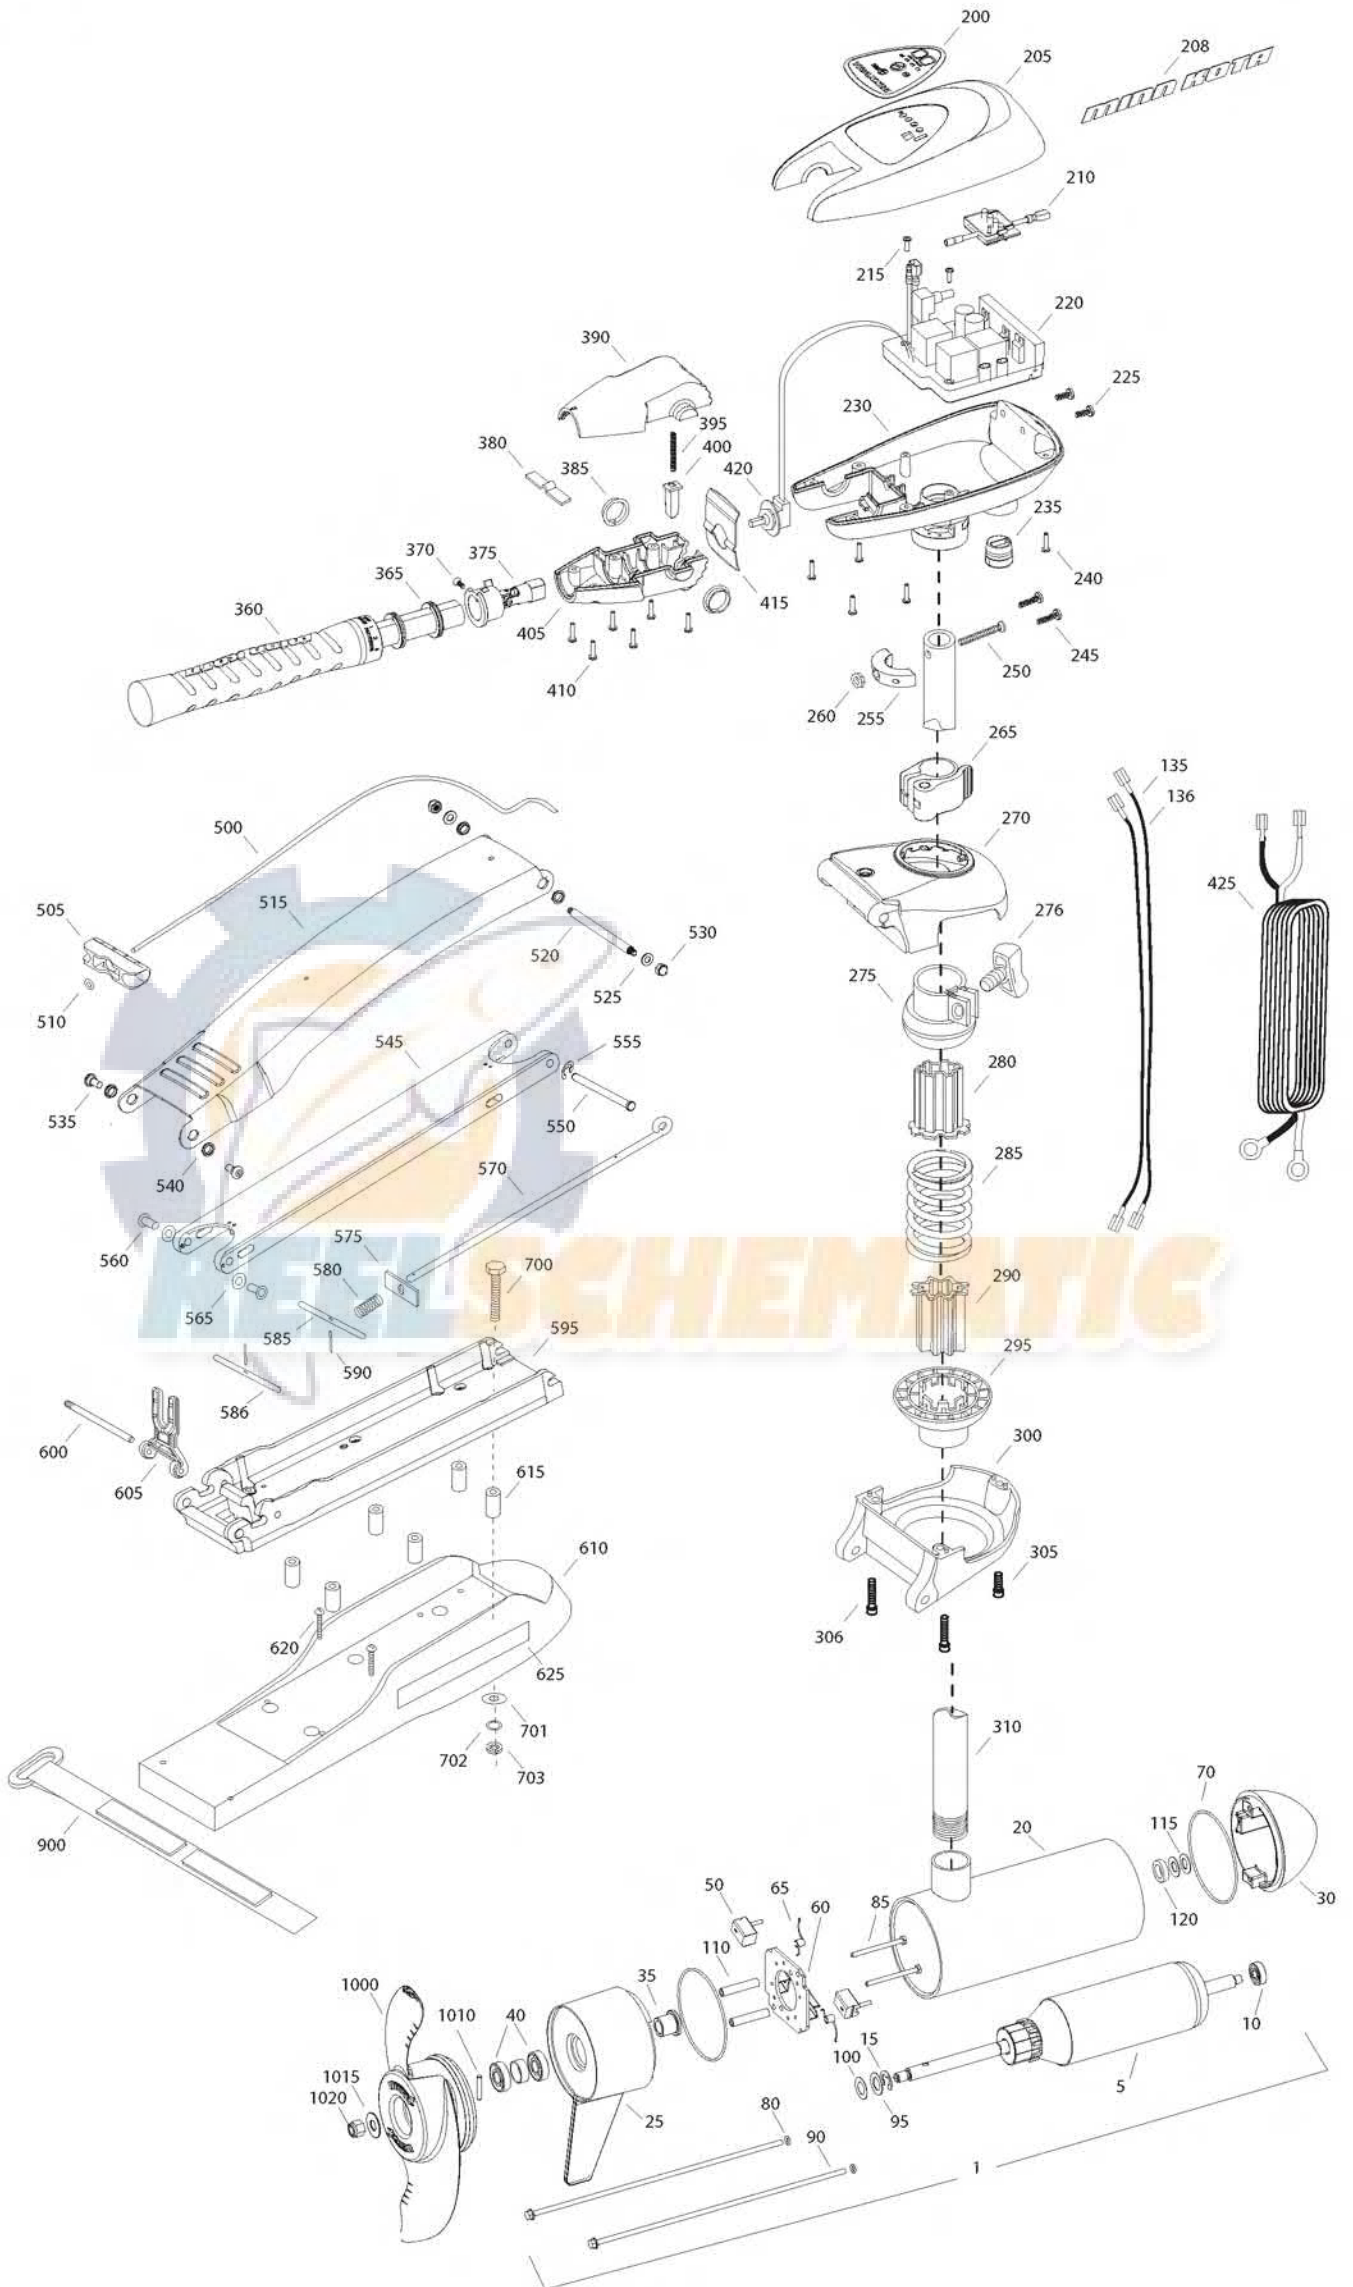

RT101/SM
 101 LBS THRUST
 36 VOLT 46 AMPS
 62" SHAFT

for use with "M" serial numbers
 2-year warranty

Item	P/N	Description	Qty	Item	P/N	Description	Qty	Item	P/N	Description	Qty
1	2316286	36V Motor 62" SW	1	■	2990957	Handle assy, VARS [360-410]	1				
5	2-100-216	Armature assembly	1	360	2990456	Grip/handle assy, VARS [360-375]	1	■	1378132	Propeller kit WW2	
10	140-010	Bearing	1	365	2060015	Bearing, handle	2	■	2994876	Propeller bag assy	
15	788-040	Retaining ring	1	370	2063405	Screw, #6 PFH SS	1	1000	2331160	Propeller WW2	1
20	2-200-310	Center housing assembly	1	375	2884092	Yoke / spider assy, VARS	1	1010	2262658	Drive pin, large	1
25	2-300-340	Brush end housing assembly	1	380	2302742	Spring, detent, off	1	1015	2091701	Washer, prop, large	1
30	421-376	Plain end housing assembly STD	1	385	2060005	Bearing, handle pivot	2	1020	2198401	Nut, nylock, prop, Anode	1
35	144-017	Flange bearing	1	390	2060900	Handle pivot, top	1				
40	880-025	Seal	2	395	2302745	Spring, release button	1	■	2889460	Seal & Oring Kit	1
50	188-094	Brush	2	400	2063700	Button, release	1				
60	9-738-004	Brush plate assembly	1	405	2060905	Handle pivot, bottom	1				
65	975-041	Brush spring	2	410	2303412	Screw, #6 x 5/8 SS	6				
70	701-043	O-ring, motor	2								
80	701-009	O-ring, thru-bolt	2	415	2062715	Spring, handle pivot	1				
85	830-027	Screw, 10-32 x 2	2	420	2061700	Washer, pot holder	1				
90	830-096	Thru-bolt	2	425	2992523	Leadwire assy	1				
95	990-051	Washer, steel	2								
100	990-052	Washer, nylatron	2	■	2991847	Mount, Bow Assy bow guard	1				
110	973-025	Spacer, brush plate	2			[500-625]					
115	992-010	Washer, Belleville	2	500	2251601	Rope	1				
120	990-045	Spacer, thrust	1	505	2150400	Pull grip	1				
135	640-021	Leadwire, black	1	510	2151700	Washer	1				
136	640-126	Leadwire, red	1	515	2264249	Arm, upper, std, sw	1				
■	2889460	Seal and O-ring Kit		520	2262604	Pin, bowguard, upper	1				
				525	2261722	Washer, 5/16", ss	2				
200	2095604	Decal, c-box cover	1	530	2223100	Nut, 5/16-18 SS	2				
205	2060296	C-box cover	1	535	2263500	Bolt, shoulder	2				
208	2325666	Decal - MinnKota	2	540	2293501	Bushing, SS	2				
210	2074082	Battery meter, 36v SW	1	545	2994356	Arm, Lower, std, sw	1				
215	3043427	Screw, #8 x 7/8 SS	2	550	2262622	Pin, clevis ss	1				
220	2184017	Control board, 24/36v	1	555	2263011	E-clip, ss	1				
225	2303434	Screw, #8-30 x 5/8 SS	2	560	2267318	Bushing, nyloner	2				
230	2062503	Control box, VARS, SW	1	565	2261708	Washer, spacer, .010 thk	as reqd				
235	2062905	Strain relief	1	570	2153605	Eyeshaft, ss	1				
240	2303412	Screw, #6 x 5/8 SS	6	575	2262703	Spring stop	1				
245	2263434	Screw, #8 x 1 SS	2	580	2152701	Spring, lock bar, ss	1				
250	2263406	Screw, #10-24 x 2 SS	1	585	2233621	Lock bar, front, ss	1				
255	2061517	Collar, c-box	1	586	2233623	Lock bar, back, ss	1				
260	2333101	Nut, 10-24, nylock, SS	1	590	2152612	Spring pin, ss	2				
265	2991521	Cam lock/depth collar assy	1	595	2773982	Bowplate w/ insert, std, sw	1				
				600	2260505	Hinge pin, ss	1				
■	2991764	Bowguard Assembly SW [270-306]	1	605	2293811	Yoke, Max	1				
270	2991779	Bracket, top	1	610	2263919	Motor rest, std, sw	1				
275	2261525	Spring sleeve, Upper	1	615	2261505	Spacer, motor rest	6				
276	2011366	Knob, collar, ss	1	620	2263434	Screw, #8, SS	2				
280	2264702	Tube insert, bowmount	2	625	2065677	Decal, motor rest	2				
285	2262705	Spring, bowguard	1								
295	2261535	Spring sleeve, Lower	1	■	2994830	Bag assembly	1				
300	2991777	Bracket Assy, bottom	1	700	2263431	Screw, 1/4-20 x 3 1/2" PPH, SS	6				
305	2263422	Screw, 5/16 x 1" SHCS ss	1	701	2301720	Washer, rubber mounting	6				
306	2263424	Screw, 5/16 x 2.5" SHCS ss	2	702	2261713	Washer, 1/4 SS	6				
				703	2263101	Nut, 1/4-20 Nylock, SS	6				
310	2002015	Tube Composite 62"	1								
				900	2263804	Strap, hold down	1				